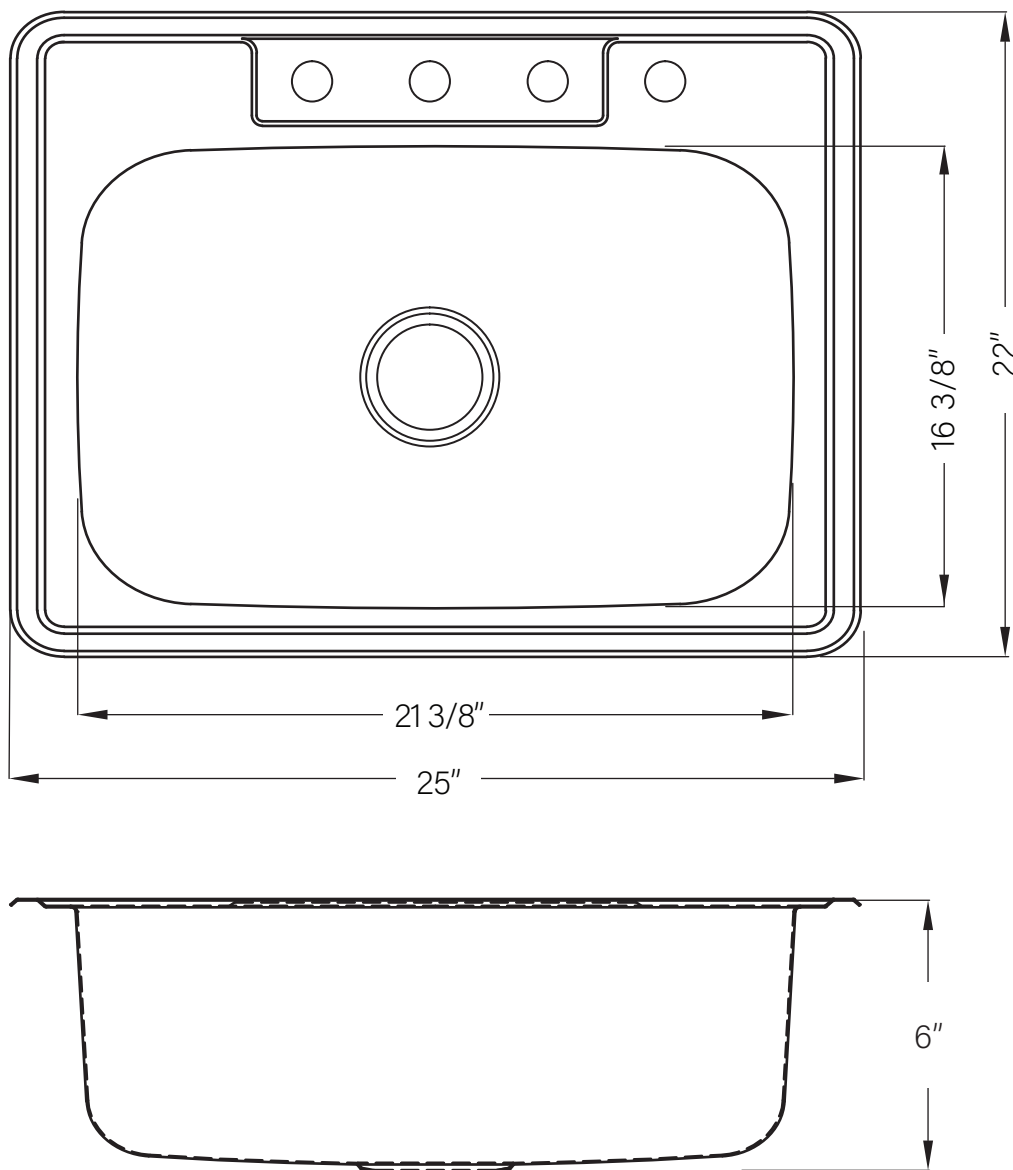

DIMENSIONS/TECHNICAL DATA

Drop in - Single Bowl Stainless Steel Sinks - S204

ATTENTION! Dimensions may vary by up to 3/8". It is highly recommended to pull all dimensions of actual model for installation and measuring purposes.